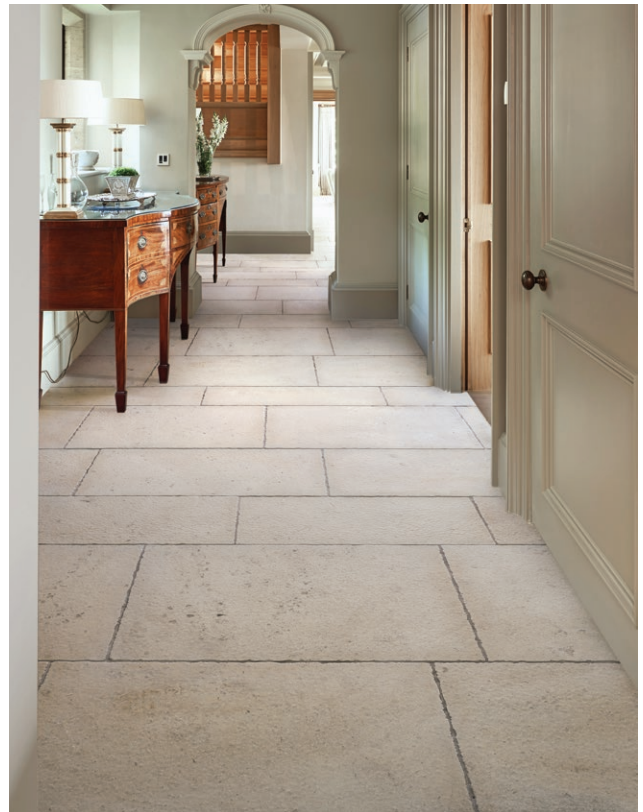

# Limoges

LIMESTONE | VINTAGED

A classic statement of English and French grand houses, white limestone floors, especially when laid with cabochons, are timelessly elegant. Our Limoges Limestone in the Vintaged finish replicates this sought-after look, with an authentic soft, undulated surface and light sheen, to give your project the timeless gravitas only a grand stone floor can bring.

Suitability: Domestic/light commercial interior floors, sealing required

GRAND OCTAGONS WITH TORA BLUE CABOCHON