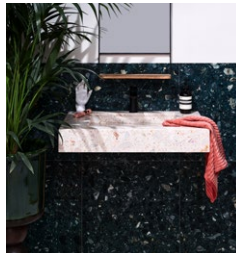

Vinci

REAL TERRAZZO | HONED

First popularised during the Renaissance, terrazzo tiles have never lost their natural yet colourful appeal. As the birthplace of modern terrazzo, we have named the colours of our Vinci Real Terrazzo range after famous areas and landmarks in Venice. Available as tiles or in an extra-large slab format for bespoke projects, Vinci is made from recycled and waste marble materials making it as sustainable as it is beautiful.

Suitability: Domestic/light commercial interior floors, sealing required

FOSCARI